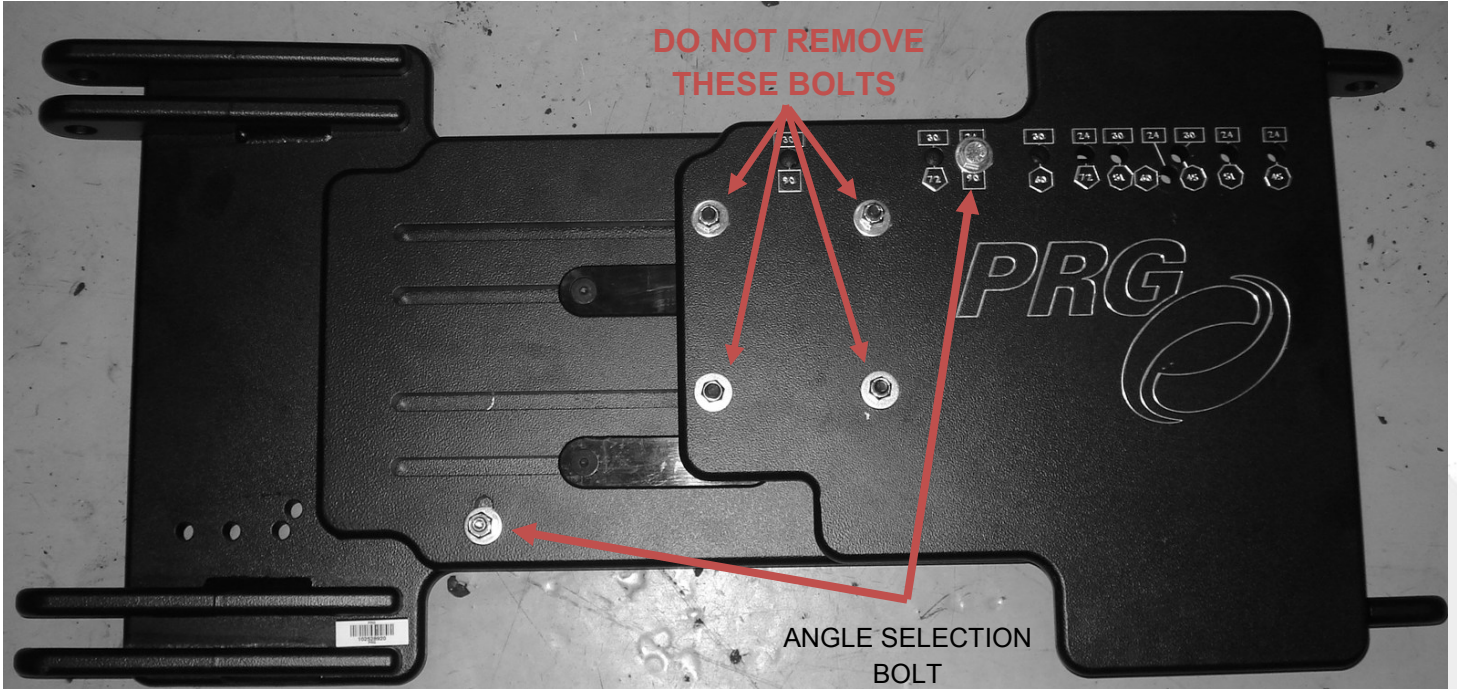

N.A. TEAM DESCRIPTION	GATE 15" X 24"+30" LOWPRO BAT ADJ MULTI
E-CODE	7654B-
MANUFACTURER	PRG SCENIC
WEIGHT	38 LBS

TRUSS WIDTH	ANGLE	C/C DISTANCE OF OMNI FORK PINS	# OF SIDES
24	45	1' - 4 7/8"	8
30	45	1' - 9 3/8"	8
24	51.4	1' - 7 1/8"	7
30	51.4	2" - 1/4"	7
24	60	1' - 10"	6
30	60	2' - 4"	6
24	72	2' - 1 7/8"	5
30	72	2' - 8 7/8"	5
24	90	2" - 7 1/8"	4
30	90	3' - 3 5/8"	4

ANGLE SELECTION BOLT MUST BE SET ON BOTH SIDES TO OBTAIN LISTED ANGLE